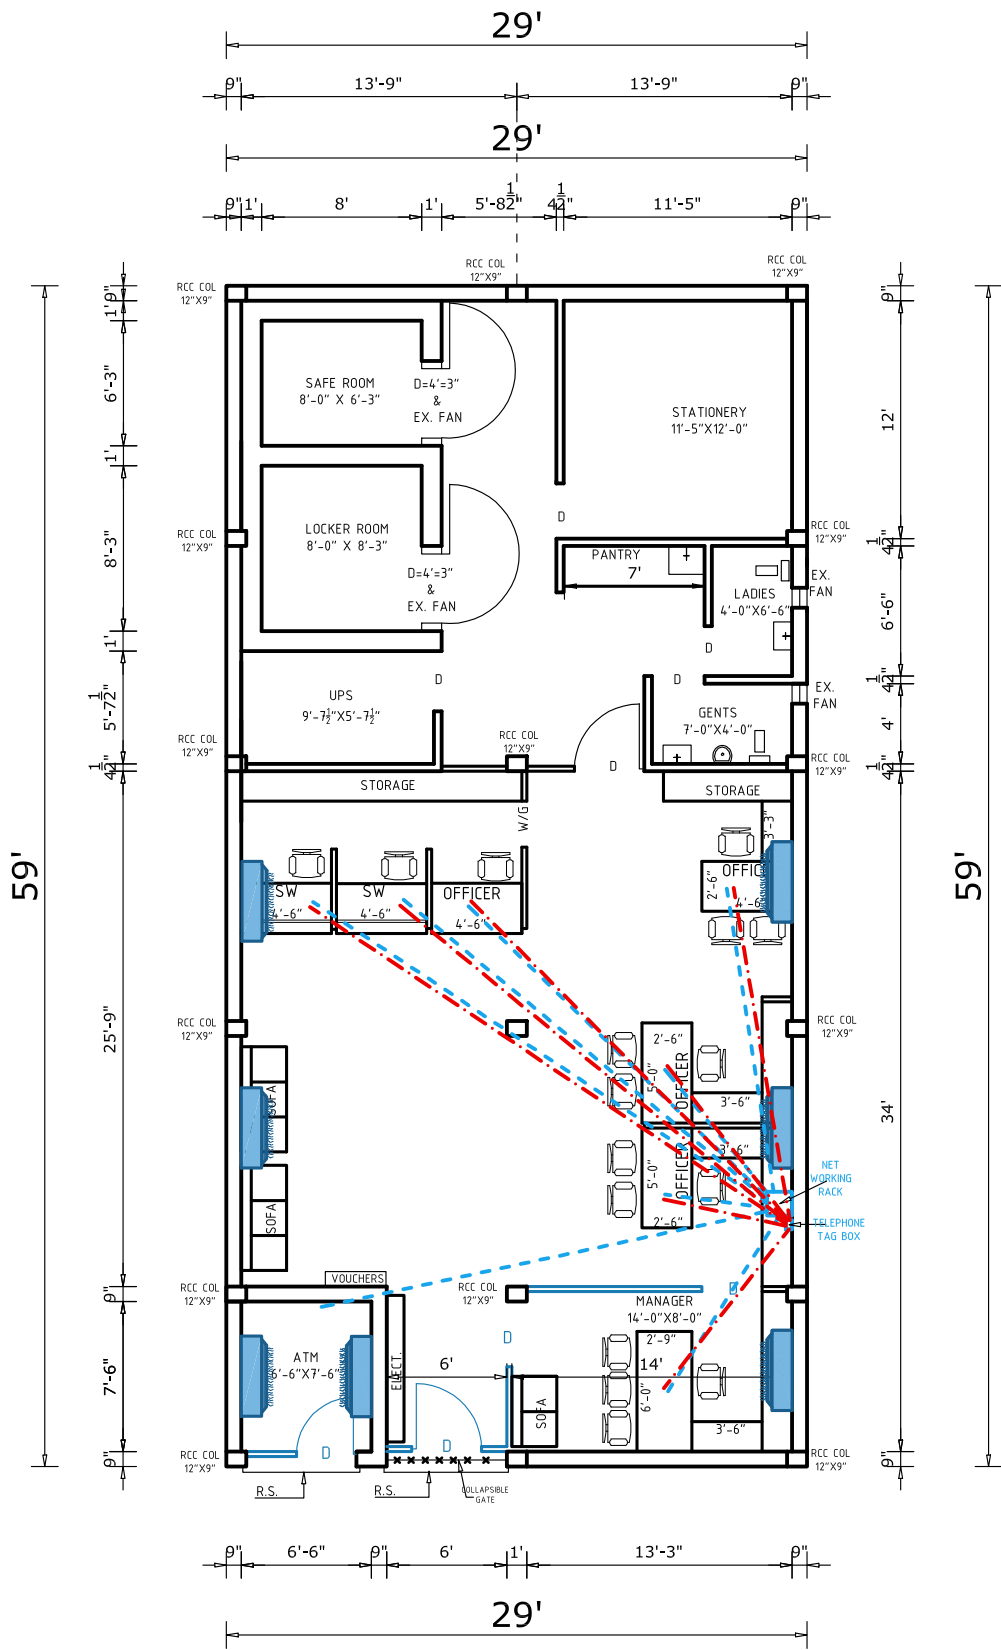

SBI AT SANDHOL

NET WORKING & TELEPHONE CABLE ROUTE

SBI AT SANDHOL

GURDEV GROUP OF ARCHITECTS

Architects, Valuers, Planner, Interior & Ind. Designers
 S.C.O. - 1094-95, 2nd Floor, Sector-22 B, Chandigarh
 Ph.: 0172-5068450, Mobile: 9417008450